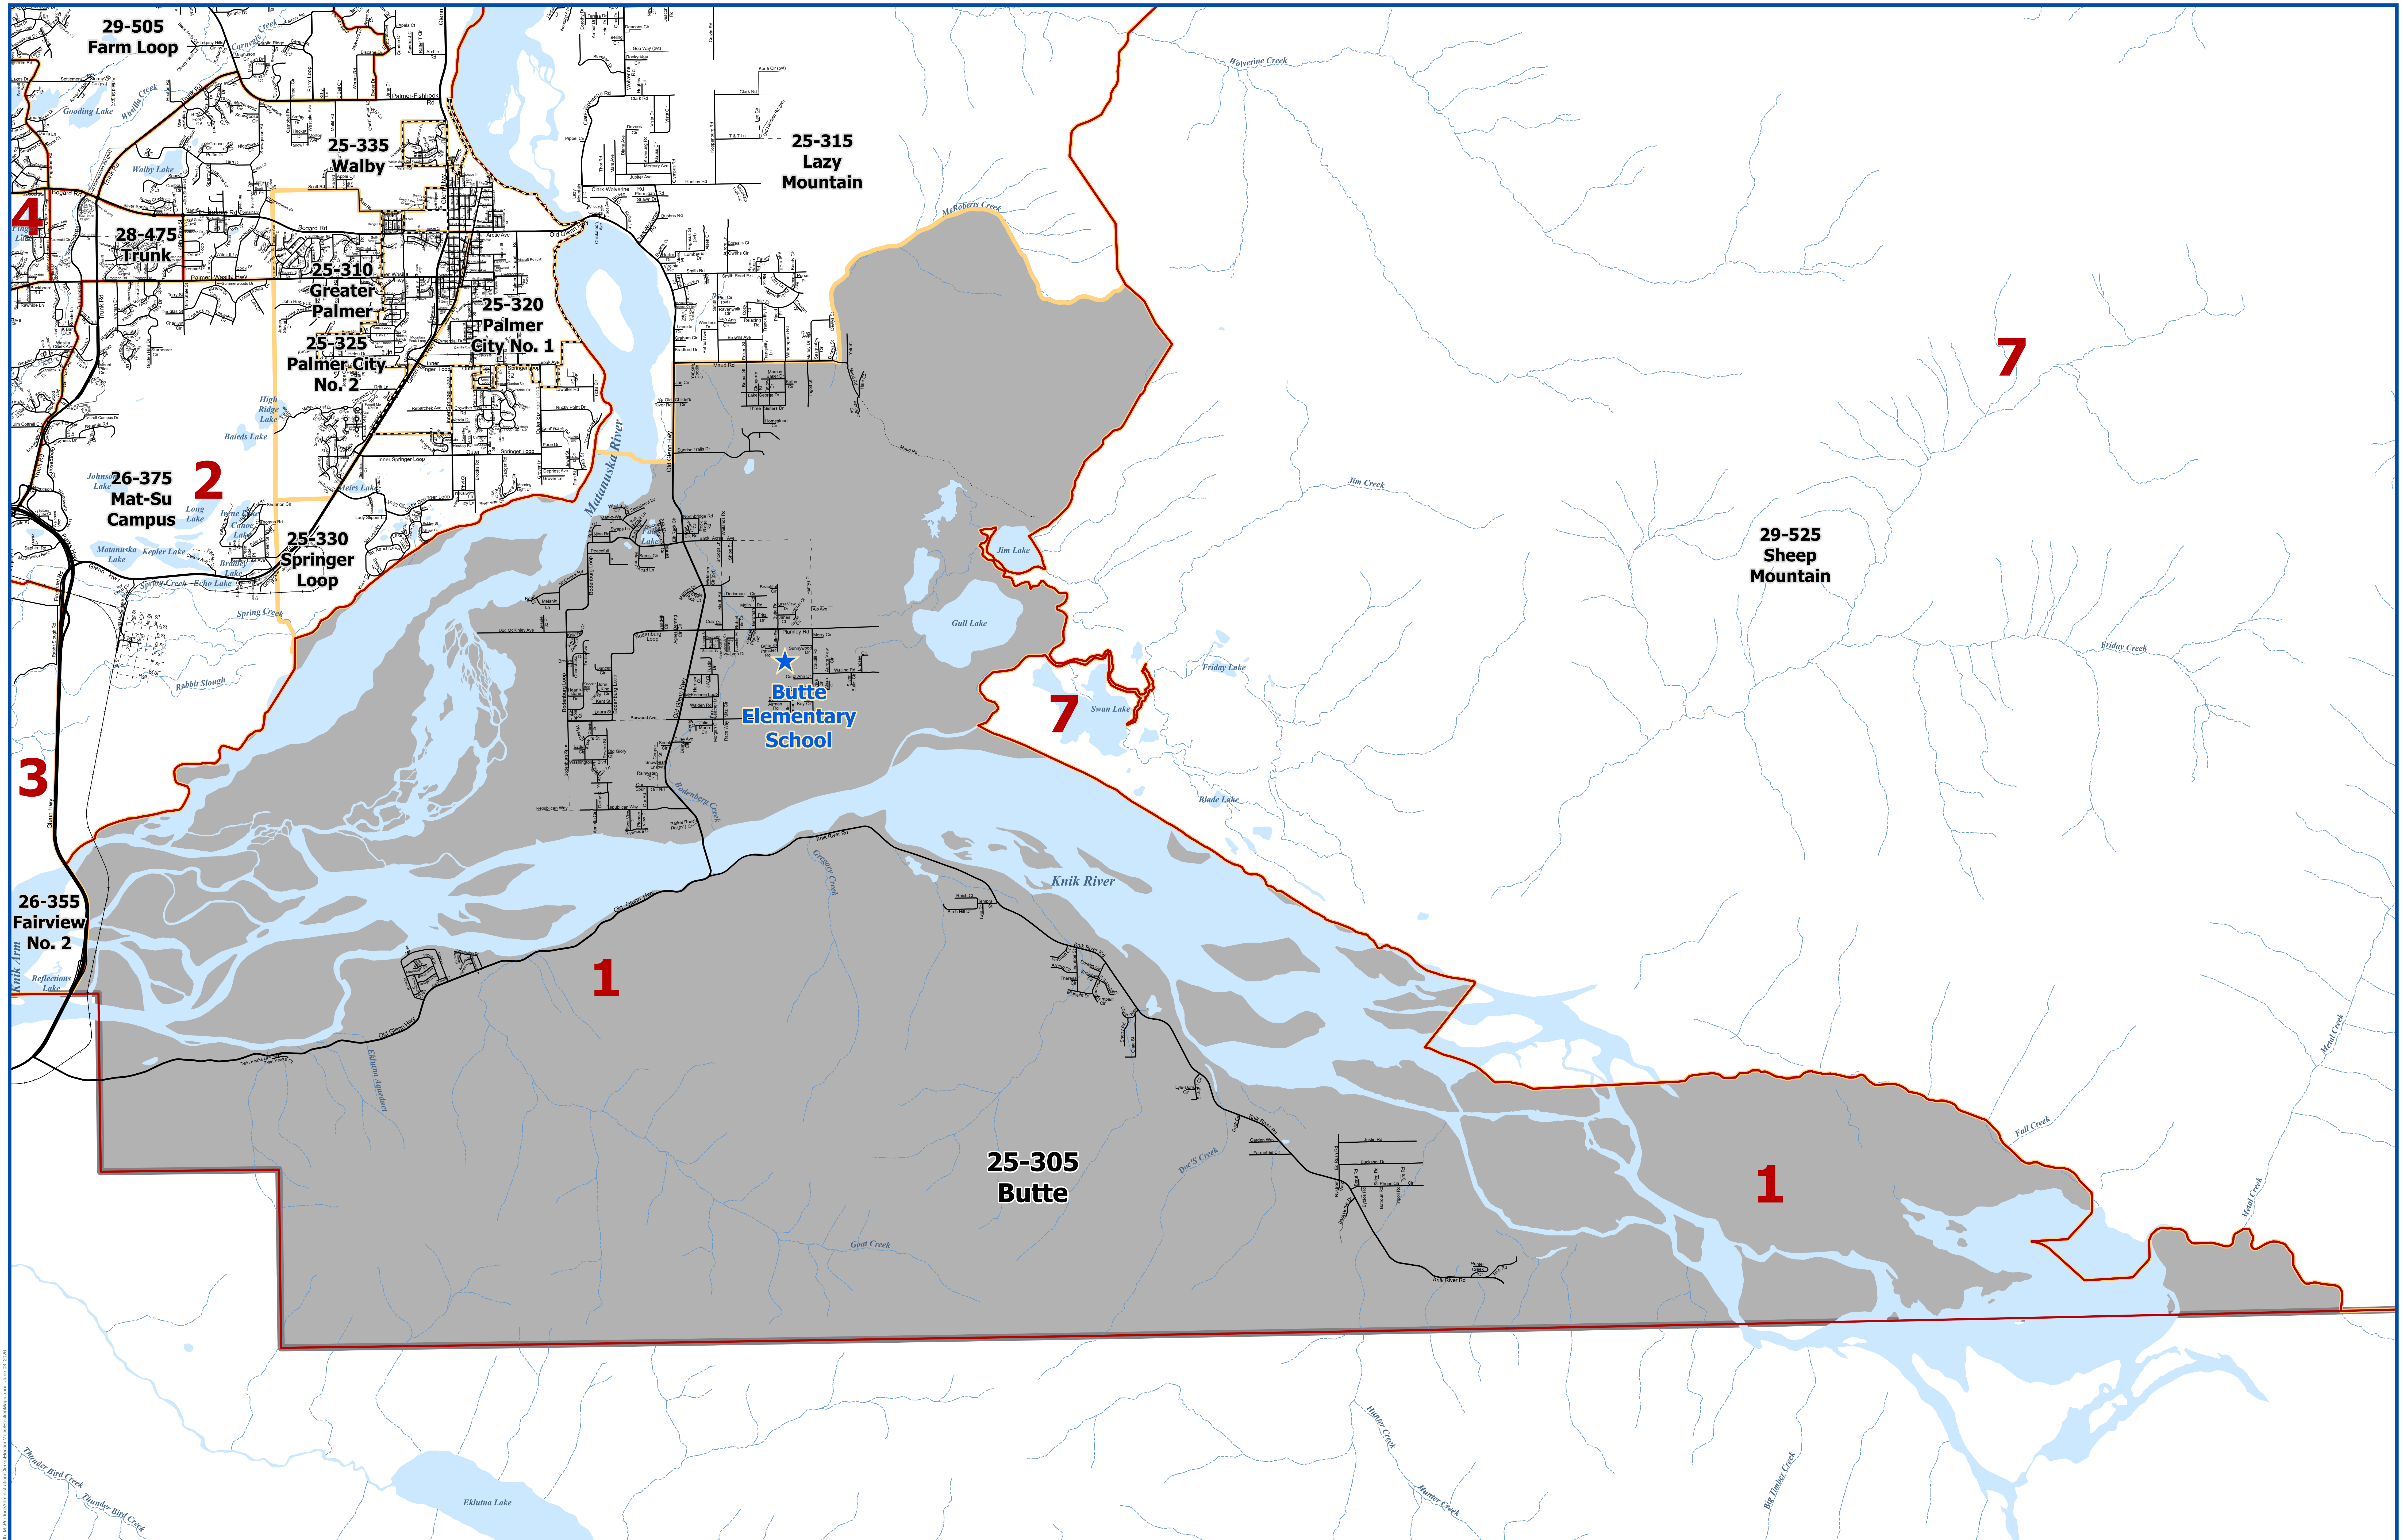

Matanuska-Susitna Borough Voting Precincts

Precinct # 25-305 Butte
 Poll Location:
BUTTE ELEMENTARY SCHOOL
 4006 S. Butte Road

Prepared by MSB
 IT Department - GIS Division
 Data Sources: Matanuska-Susitna Borough,
 State of Alaska Division of Elections